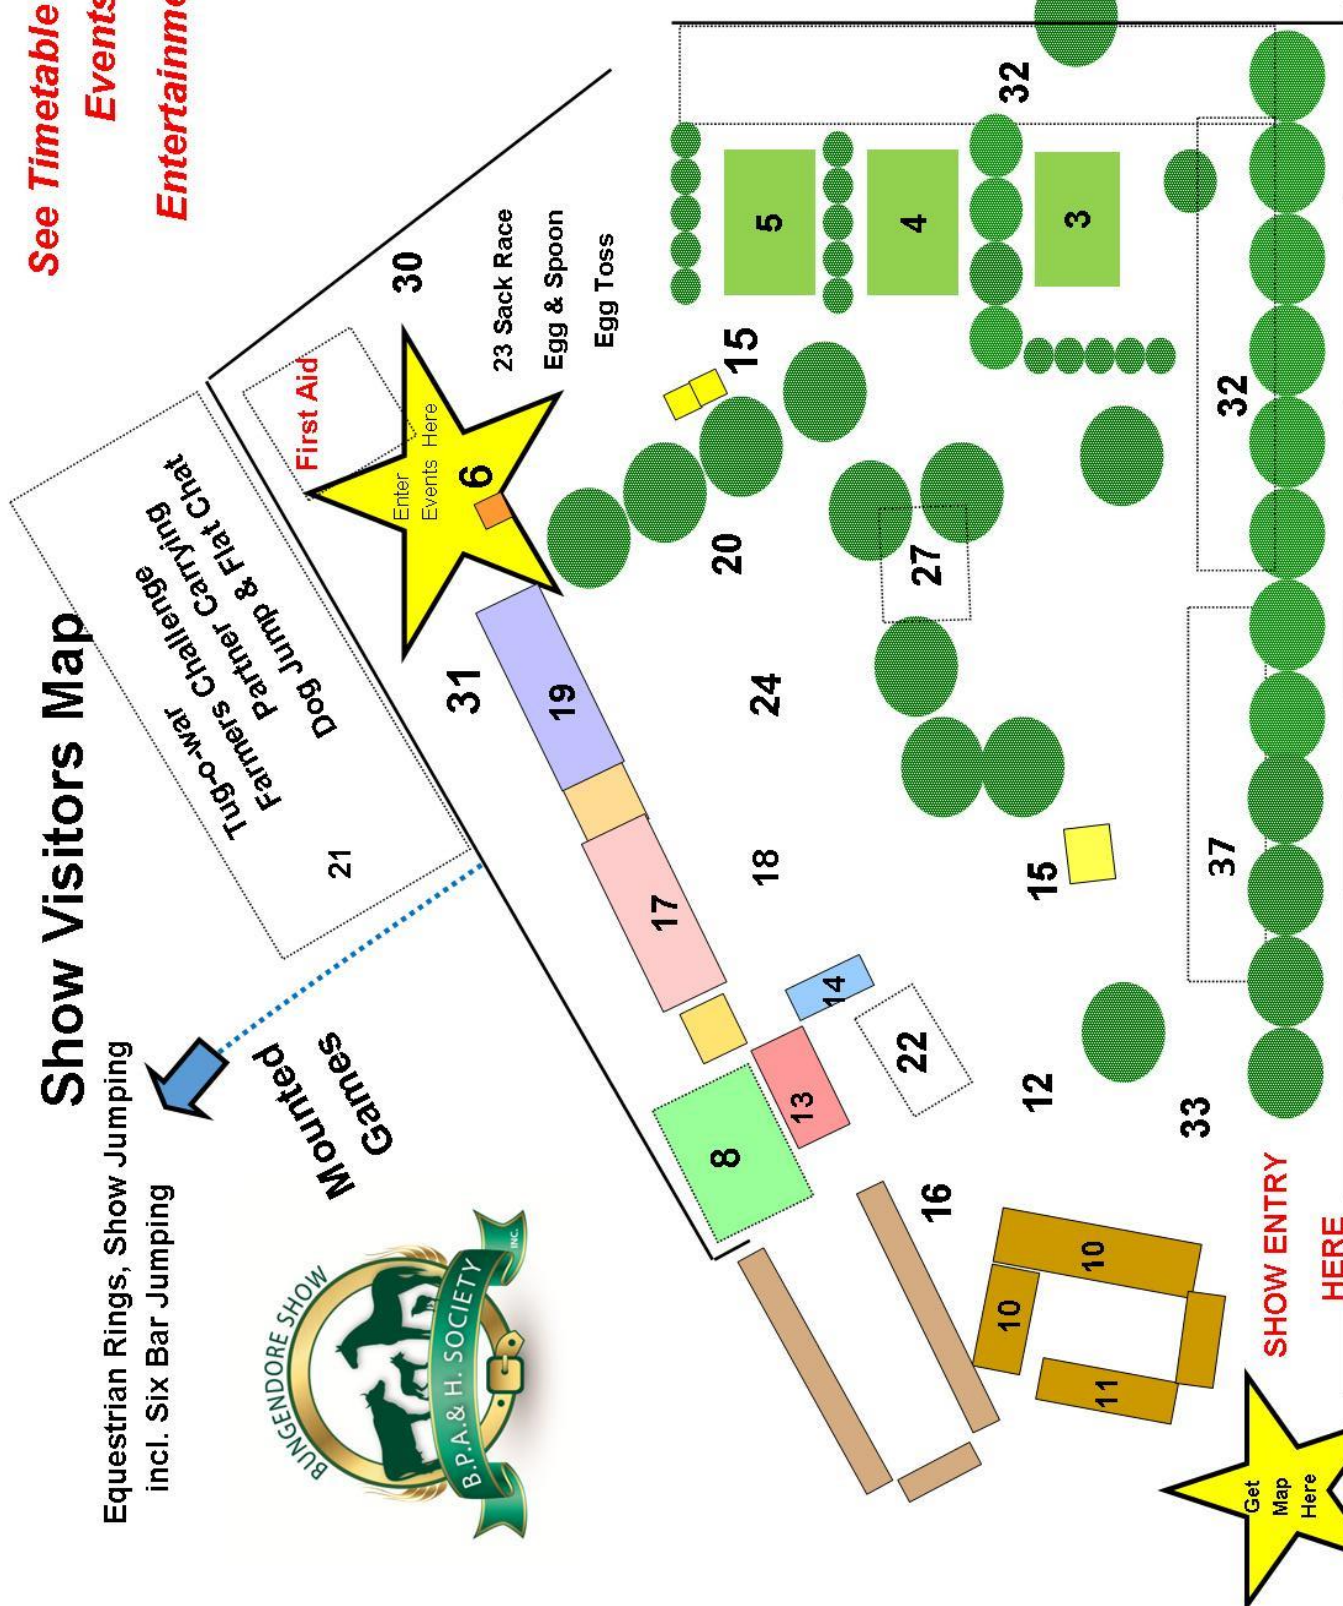

See Timetable Of Events & Entertainment

Show Visitors Map

Equestrian Rings, Show Jumping
incl. Six Bar Jumping

Mounted Games

Where is it?	
Pet Parade	3
Dachshunds	4
Working Dogs	5
ALL COMPETITION Entries	6
Horse Steward/Secretary	6
Information & Lost Property	6
Beef Cattle Judging	8
Sheep Display & Judging	10
Goat Display & Patting	11
Alpaca Display	12
Parents & Baby Room	13
Live Music Stage	14
Toilet/Shower Block	15
Southern Harvest Stalls	16
CWA Café & Disabled Toilet	17
Shaded Seating	18
Pavilion display/Art & Craft	19
Horticulture/Wool/Brews	20
Photography	21
Vintage Machinery	21
Flat Chat Dog Race &	21
Dog High Jump	21
Official Opening	21
Tug O War, Partner Carrying & Farmers Challenge	21
ATM	22
Kids Novelty Races	23
Showman's Guild	24
Side Show Alley	24
Reptile Awareness Display	27
First Aid	29
Food Stalls	30
Puppets/Face Painting	31
Trade Stalls	32
Commercial Exhibitors	32
SES	33
RFS	37