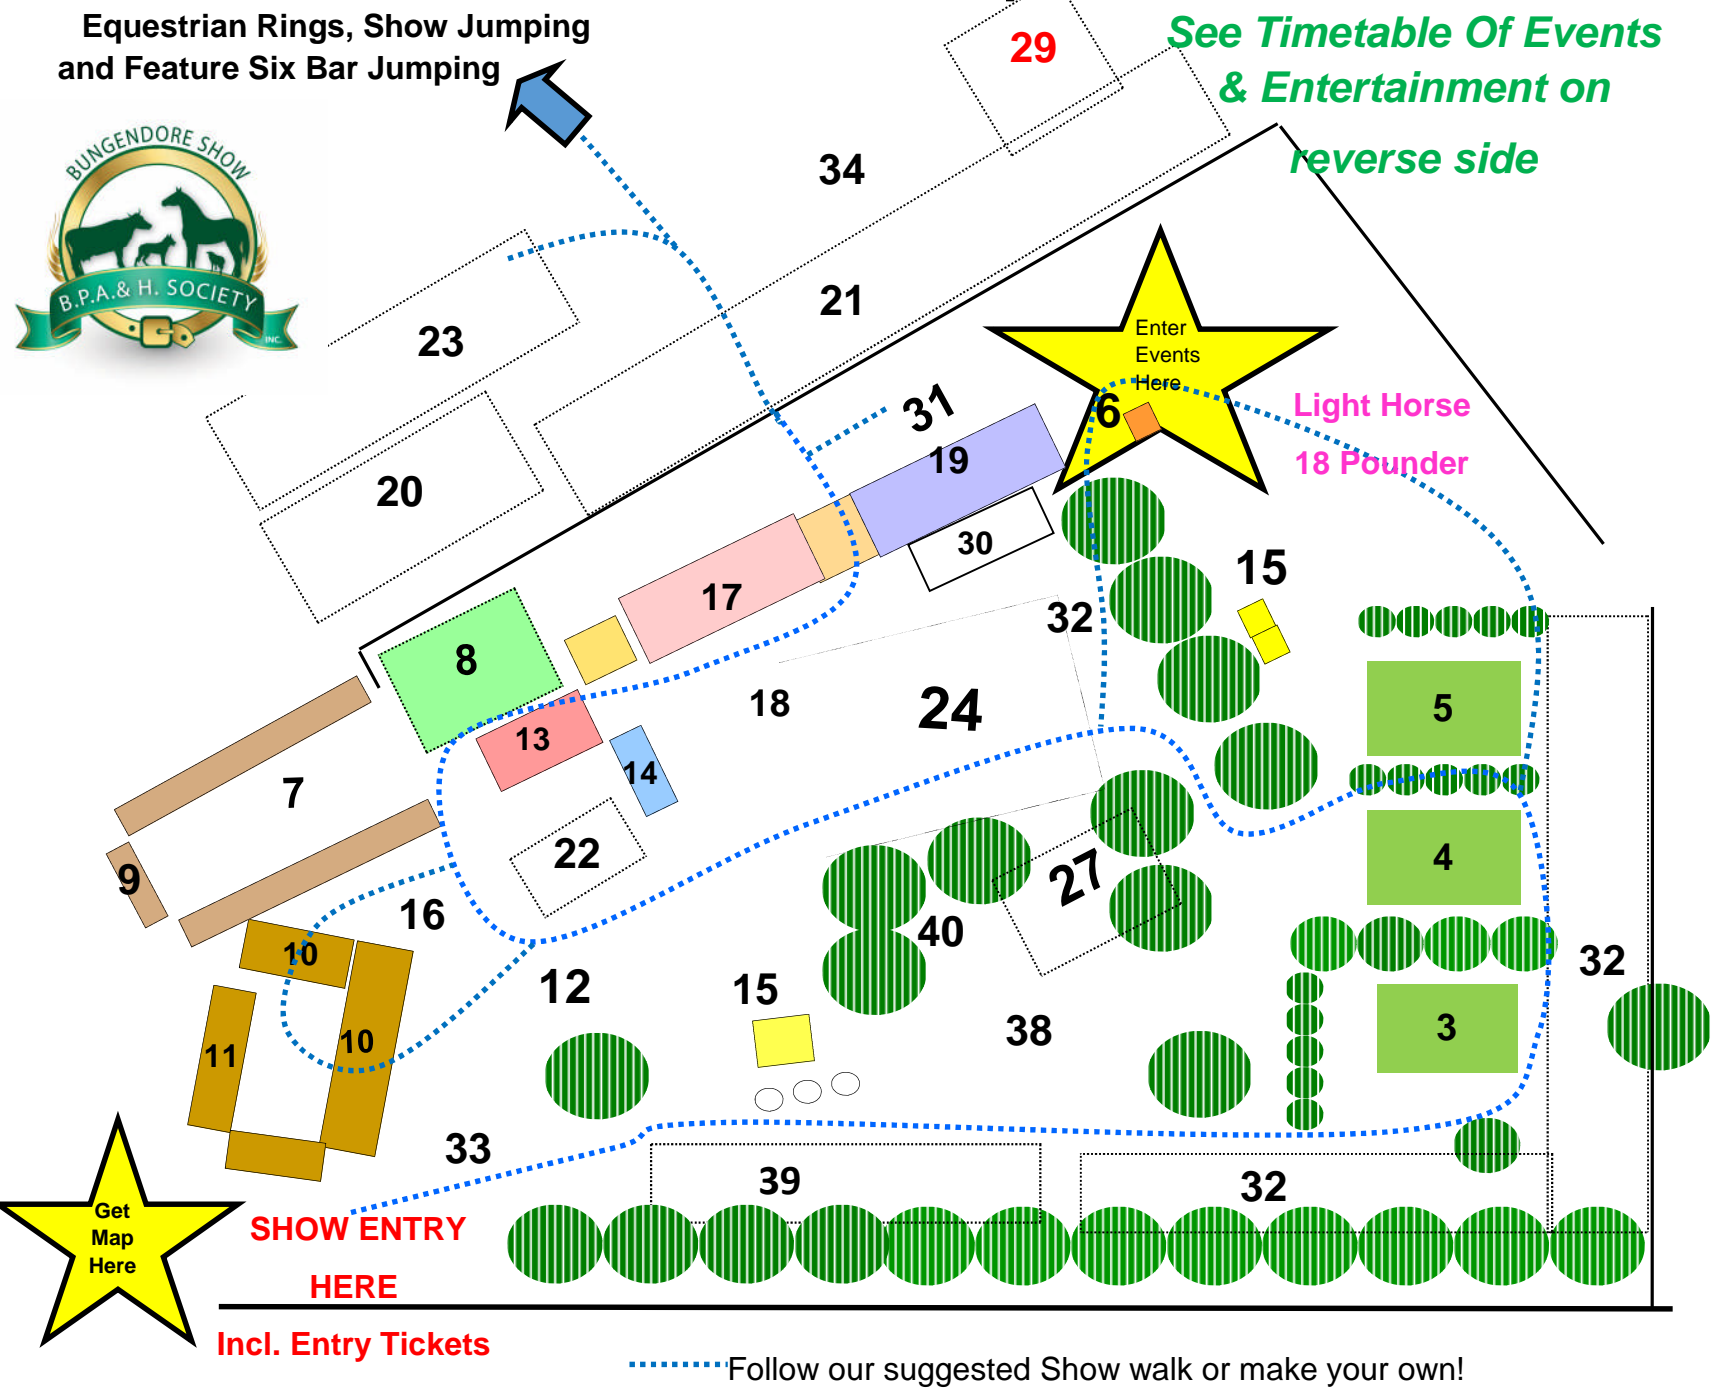

Where is It?	
Dachshunds	3
Fly Ball Demo	4
Working Dogs	5
ALL COMPETITION Entries	6
Horse Steward/Secretary	6
Cattle Yards	7
Beef Cattle Judging	8
Sheep	10
Goats	11
Alpacas	12
Parents Room	13
Concert/Stage	14
Toilet/Shower Block	15
Southern Harvest Stalls	16
Dinning Hall & Cafe	17
Shaded seating	18
Pavilion display/Art & Craft	19
Vintage Machinery	20
Flat Chat Dog Race/Dog High Jump	21
Official Opening	21
Pet Parade/Tug O War	21
ATM	22
Farmers Challenge/Kids Novelty Races	23
Showman's Guild Side Shows	24
Reptile Awareness Display	27
<b>First Aid</b>	<b>29</b>
Horticulture/Wool/Photography	30
Cartoon Portraits/Face Painting	31
Troppo Bob Comedy Magician	31
Trade Stalls	32
Commercial Exhibitors	32
SES	33
Horse Manship Demos	34
RFS	38
Vintage & Classic Cars	39
Archery	40

# Show Visitors Map

..... Follow our suggested Show walk or make your own!